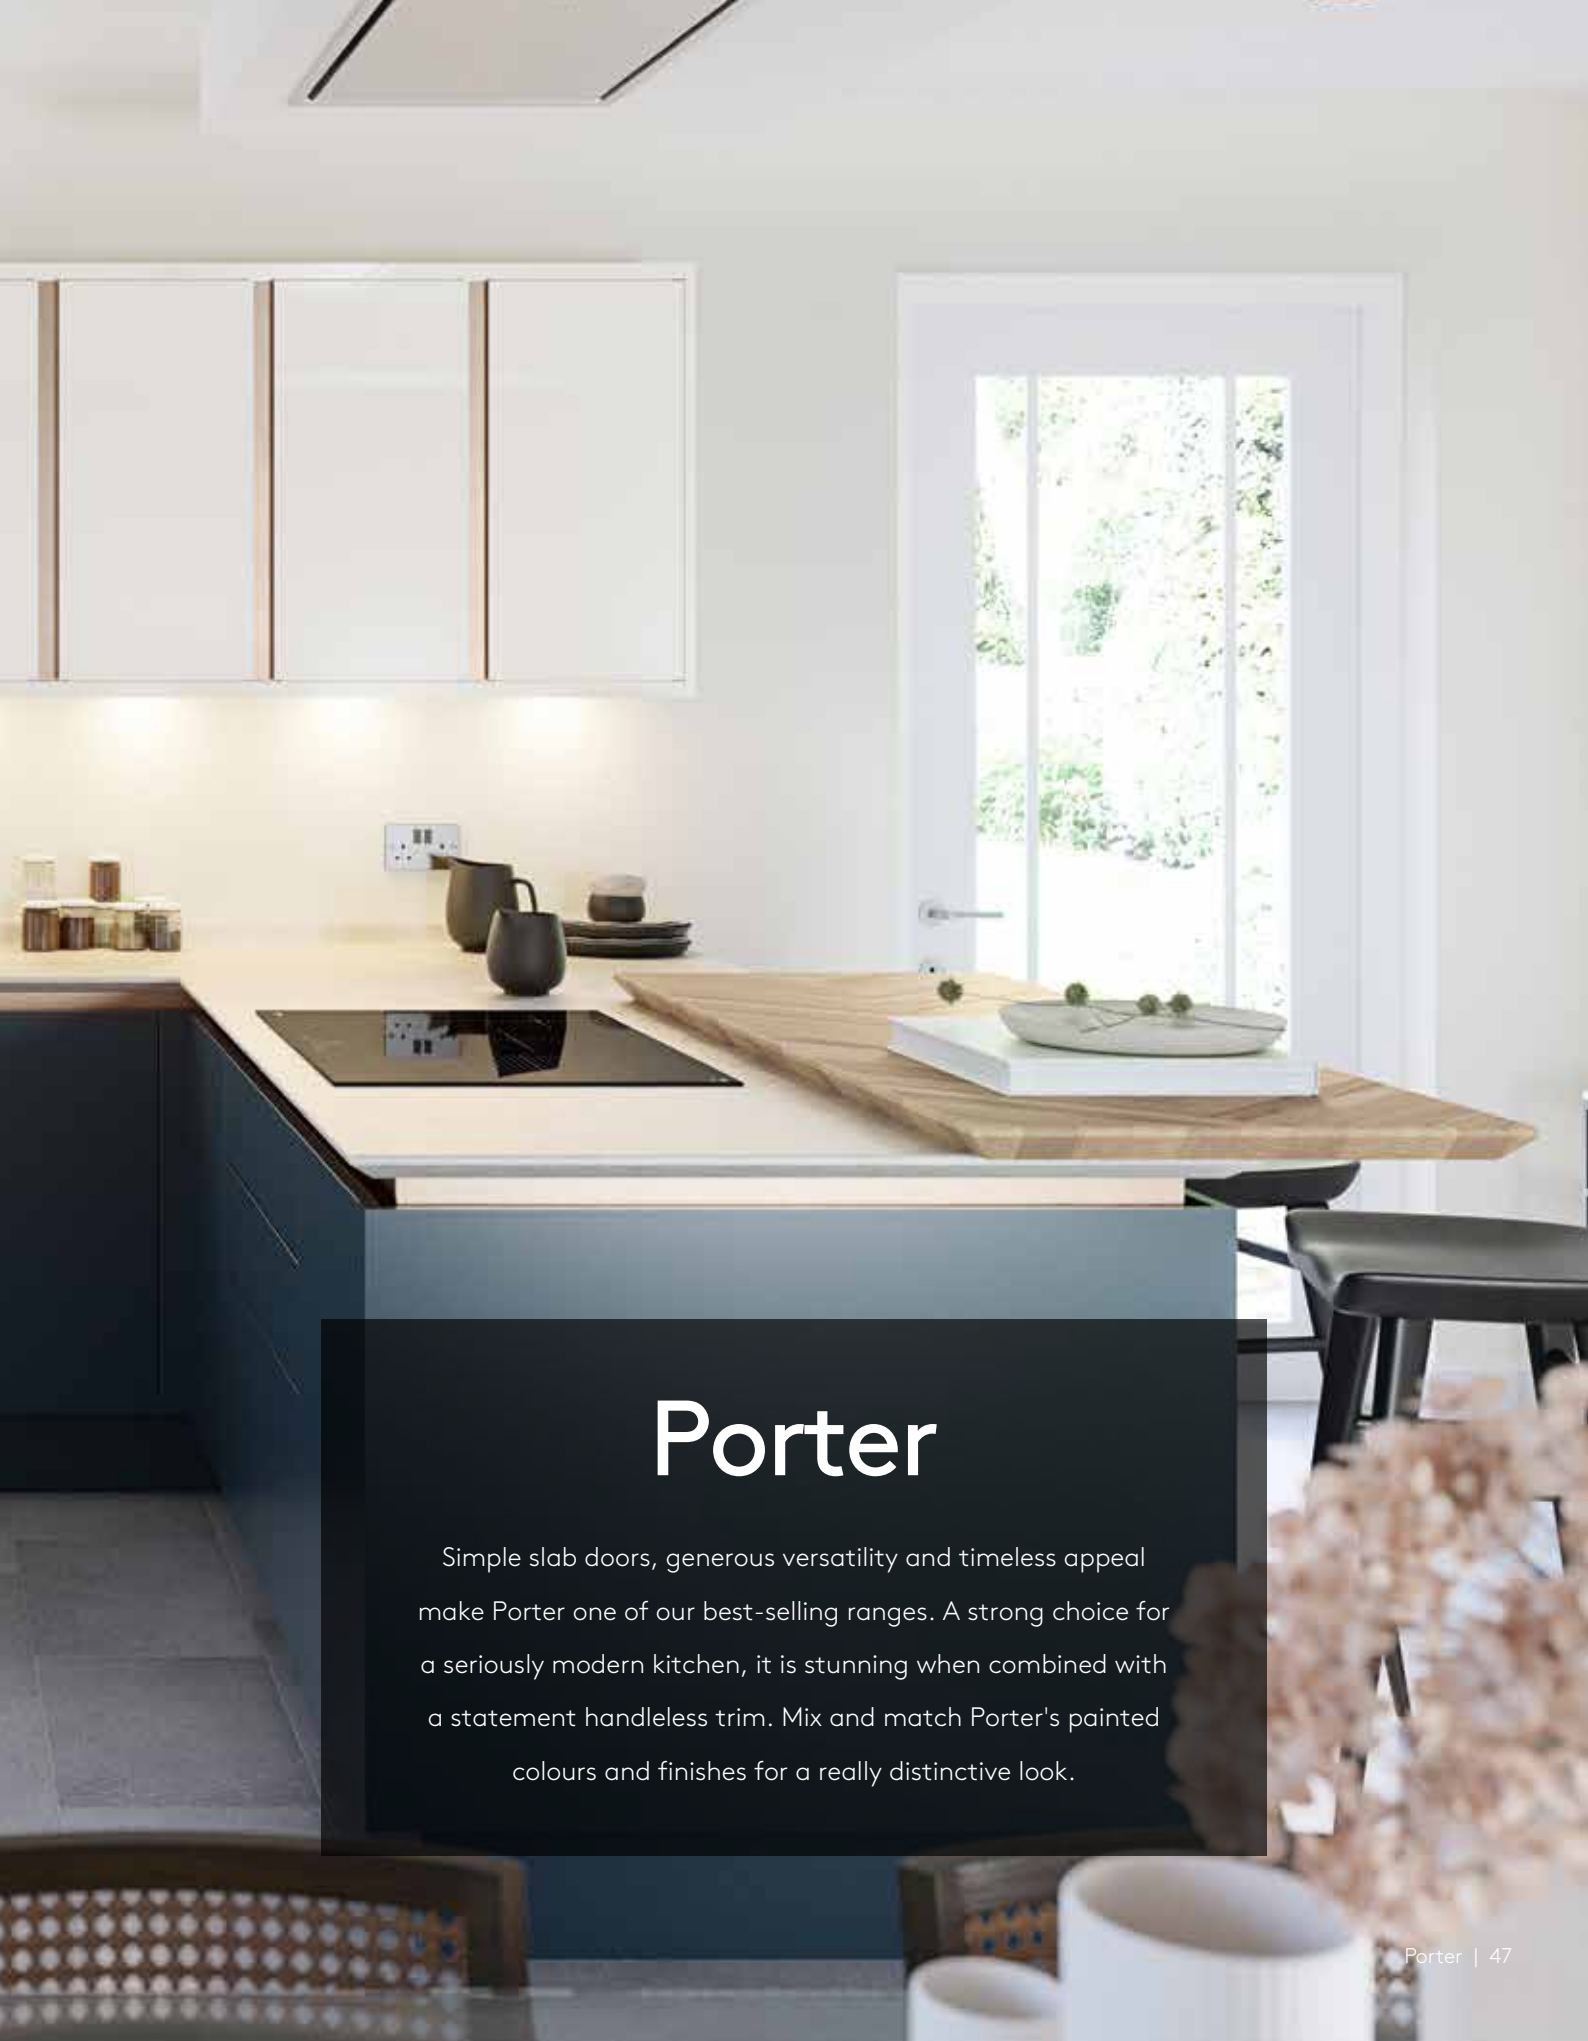

Porter

Simple slab doors, generous versatility and timeless appeal make Porter one of our best-selling ranges. A strong choice for a seriously modern kitchen, it is stunning when combined with a statement handleless trim. Mix and match Porter's painted colours and finishes for a really distinctive look.